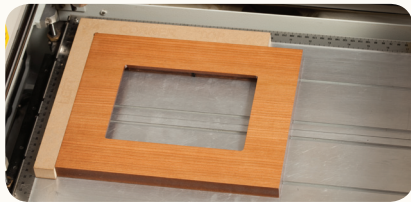

EASTER Sale

Spring into savings!

Photo Frame

ZFCD50 Cherry photo frame
HOLDS 5X7 PHOTO
10³/₄"W x 8³/₄"H
(A00-0106-32)

LASER DETAILS:

Jig: Corner Jig

Notes: Brown shoe polish. Remove backer and glass when engraving

3 Crosses

ZSIL05 3 Crosses Silhouette
5¹/₂"W x 5"H x 1¹/₄"D
(Z00-502-98)

LASER DETAILS:

Jig: Break away jig after engraving
Notes: Shoe Polish where jig was attached to product

Keyrings

ZADT32 Blue Keyring with charm
(Z51-107-98)