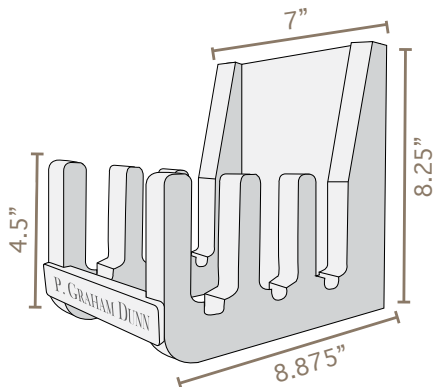

*Approx. 100 sq ft

Jig Trays

Three trays, each designed to fit different sized jigs and easily slide in and out of your laser stand or cabinet. Trays comes with numbered rows to allow for easy cross-referencing with the catalog.

Reference numbers are located within the product descriptions on each page of the catalog within a small, red box on the photo of the jig.

Example of the reference number and tray location:

POPMOD/TA
\$20

POPMOD/TB
\$20

POPMOD/TC
\$20

Racks & Hooks

These racks and hooks can easily be added to a slatwall surface providing in-line placement of product and allowing the display of multiple items. MOSRAC/B is perfect for displaying clocks. This rack allows for evenly-spaced display of three clocks while keeping the hands intact.