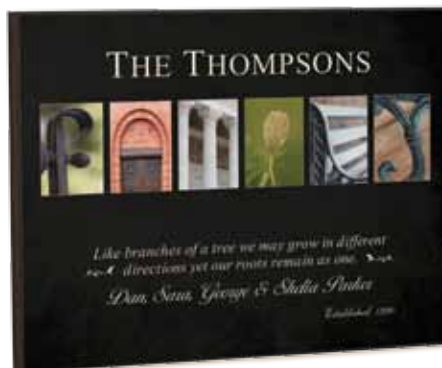

LASER DETAILS:

Notes: Use ZZALP Lithograph Jig.
Clean gently with damp cloth

ZALP33