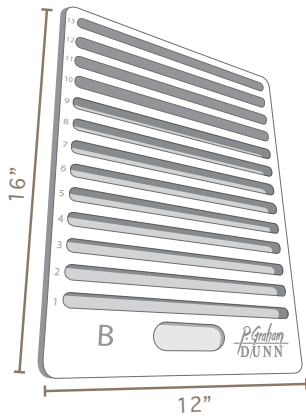

*Approx. 100 sq ft

Jig Trays

Three trays, each designed to fit different sized jigs and easily slide in and out of your laser stand or cabinet. Trays comes with numbered rows to allow for easy cross-referencing with the catalog.

Reference numbers are located within the product descriptions on each page of the catalog within a small, red box on the photo of the jig.

Example of the reference number and tray location:

POPMOD/TA
\$20

POPMOD/TB
\$20

POPMOD/TC
\$20

Racks & Hooks

These racks and hooks can easily be added to a slatwall surface providing in-line placement of product and allowing the display of multiple items. MOSRAC/B is perfect for displaying clocks. This rack allows for evenly-spaced display of three clocks while keeping the hands intact.