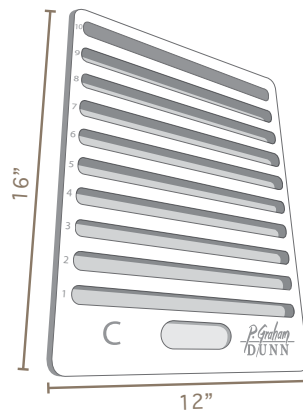

*Approx. 100 sq ft

Jig Trays

Three trays, each designed to fit different sized jigs and easily slide in and out of your laser stand or cabinet. Trays comes with numbered rows to allow for easy cross-referencing with the catalog.

Reference numbers are located within the product descriptions on each page of the catalog within a small, red box on the photo of the jig.

Example of the reference number and tray location:

POPMOD/TA
\$20

POPMOD/TB
\$20

POPMOD/TC
\$20

Racks & Hooks

These racks and hooks can easily be added to a slatwall surface providing in-line placement of product and allowing the display of multiple items. MOSRAC/B is perfect for displaying clocks. This rack allows for evenly-spaced display of three clocks while keeping the hands intact.