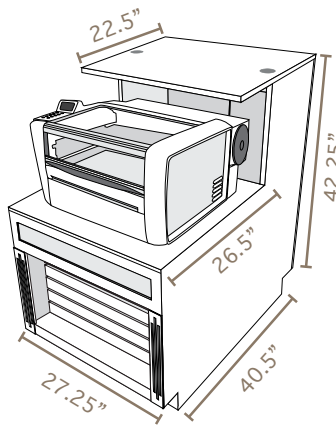

POPMOD/T
$250