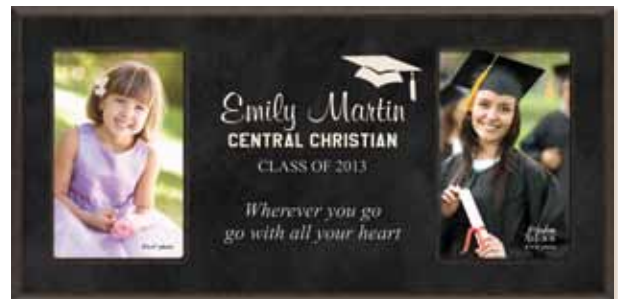

Black

ZFRP35A

Cherry, Ivory

ZFRP35B

Photo Frames

ZFCD42 Black photo frame
HOLDS 8X10 PHOTO
13¾"W x 11¾"H
(Z00-8102-85)

ZFCD53 Green photo frame
HOLDS 5X7 PHOTO
8¾"W x 10¾"H
(Z00-0102-85)