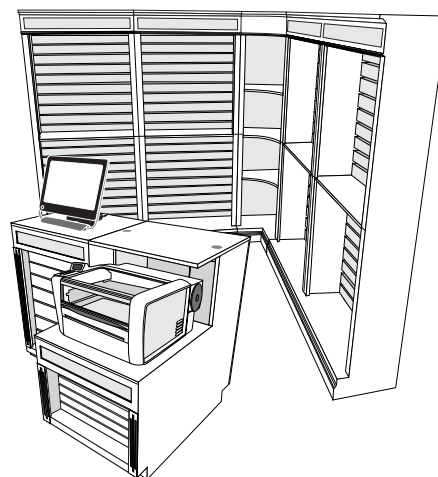

STARTER PACKAGE
$1,500

*Approx. 100 sq ft