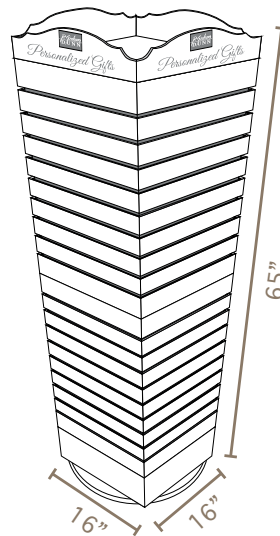

POPMOD/V
$200