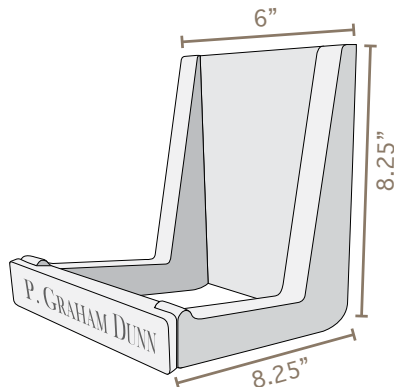

MOSJAY/B
$10