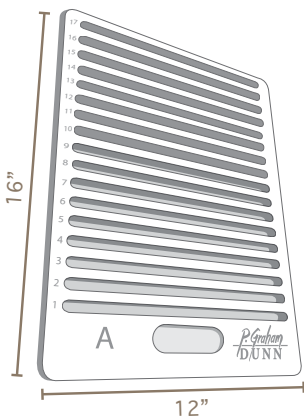

Jig Trays

Three trays, each designed to fit different sized jigs and easily slide in and out of your laser stand or cabinet. Trays comes with numbered rows to allow for easy cross-referencing with the catalog.

Reference numbers are located within the product descriptions on each page of the catalog within a small, red box on the photo of the jig.

Example of the reference number and tray location:

POPMOD/TA
$20