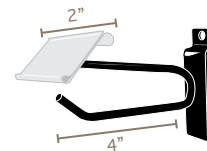

ZSPL22
100-PACK
$75