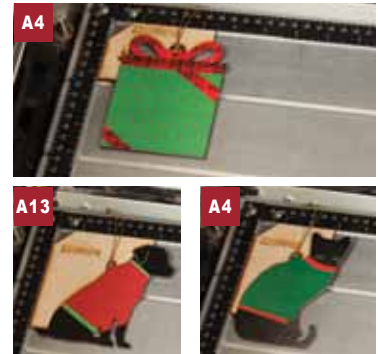

LASER DETAILS:

Jig: Corner Jig - Wood Jig

Ornaments

Comes single-sided with gold laced ribbon for hanging

-  **ZORN70** Present Ornament
4"W x 4½"H
(A00-206-32)
-  **ZORN71** Present Ornament
4"W x 4½"H
(A00-206-32)
-  **ZZORN70** Wood Jig
(A00-506-32)
-  **ZORN78** Dog Ornament
4¼"W x 4½"H
(A00-206-32)
-  **ZZORN78** Wood Jig
(A00-506-32)
-  **ZORN82** Cat Ornament
3"W x 4½"H
(A00-206-32)
-  **ZZORN82** Wood Jig
(A00-506-32)

LASER DETAILS:

Jig: Corner Jig - Wood Jig

Magnets

Comes single-sided with a magnetic backing

-  **ZPMD40** Apple magnet
3¼"W x 3½"H
(Z05-104-32)
-  **ZPMD41** Apple magnet
HOLDS 2X2 PHOTO
3¼"W x 4"H
(Z05-204-32)