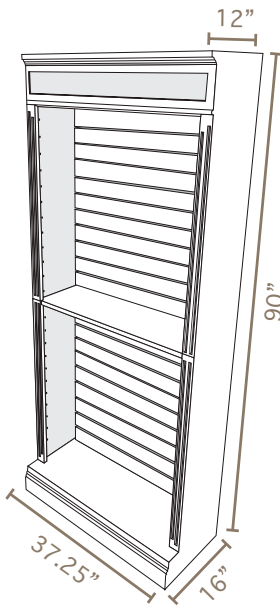

Displays & Fixtures

New Laser Engravings Program Displays and Fixtures from P. Graham Dunn. Order individual pieces for your own unique display, or simply go with the starter package. Each display comes with lights and signage to draw attention and make your Laser Engravings center pop!

Flat rate shipping does not apply to display orders.

POPMOD/S
$200